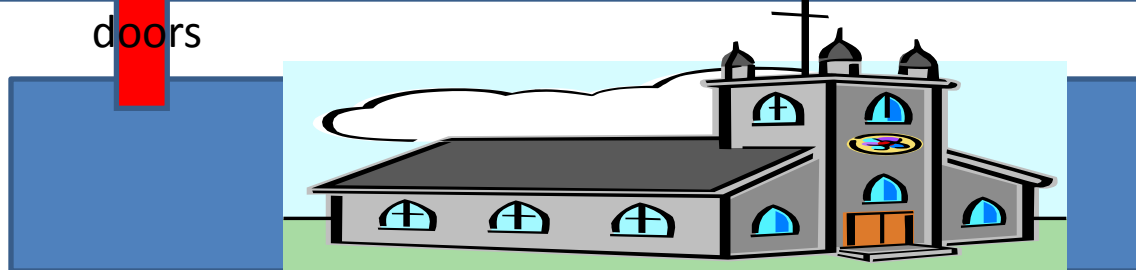

How to find Daughtry House

1. Leave WPC via the community room doors
2. Cross 13th Street
3. Go up ramp into parking lot
4. Enter side entrance from parking lot into building

13th Street