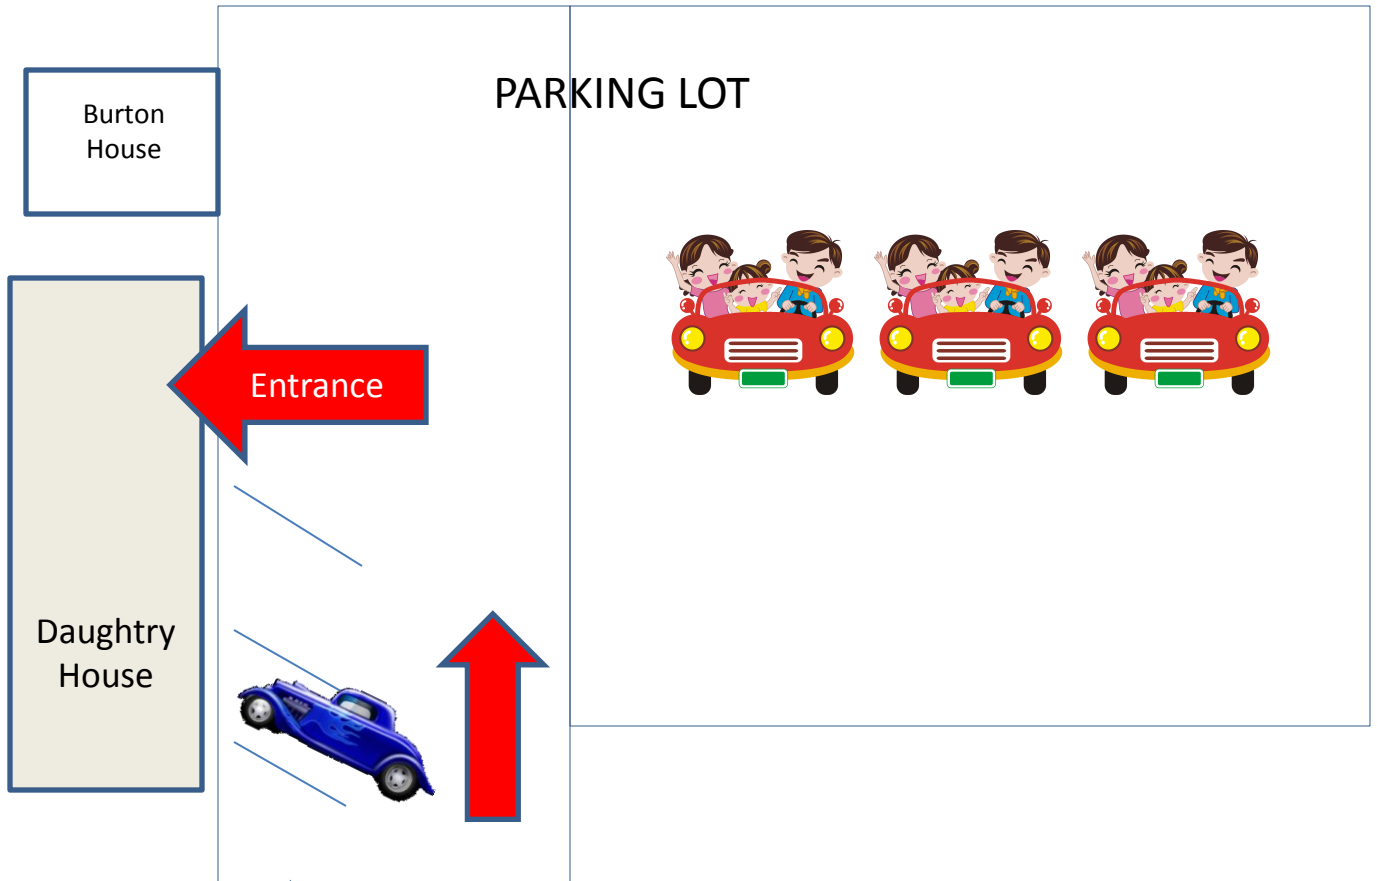

How to find Daughtry House

1. Leave WPC via the community room doors
2. Cross 13th Street
3. Go up ramp into parking lot
4. Enter side entrance from parking lot into building

13th Street