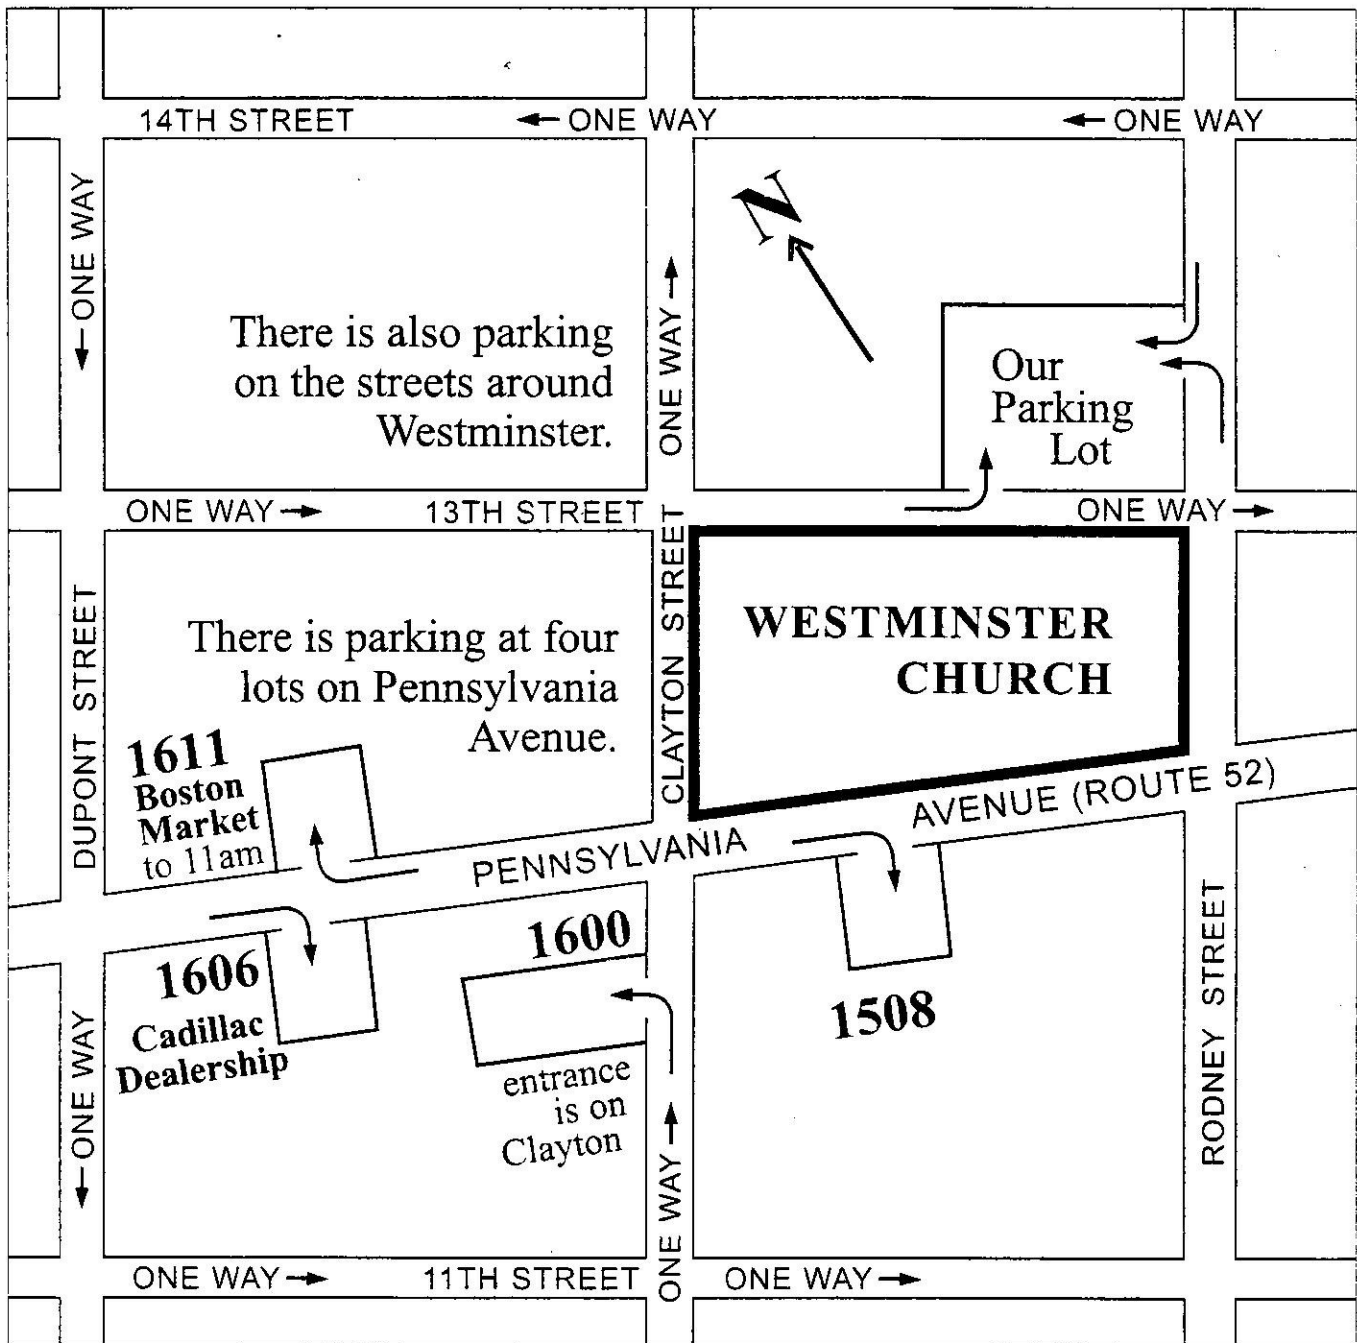

Sunday Parking at Westminster

We have at least 202 spaces available each Sunday morning. In addition to the 107 spaces in our lot and parking on the streets around the church, we have parking at four lots on Pennsylvania Avenue:

- 1508 Pennsylvania (35 spaces);
- behind 1600 Pennsylvania (access from Clayton Street, 20 spaces);
- 1606 Pennsylvania (Cadillac Dealership, ten spaces in front; and,
- 1611 Pennsylvania (Boston Market, 30 spaces, but only to 11:00 a.m.)